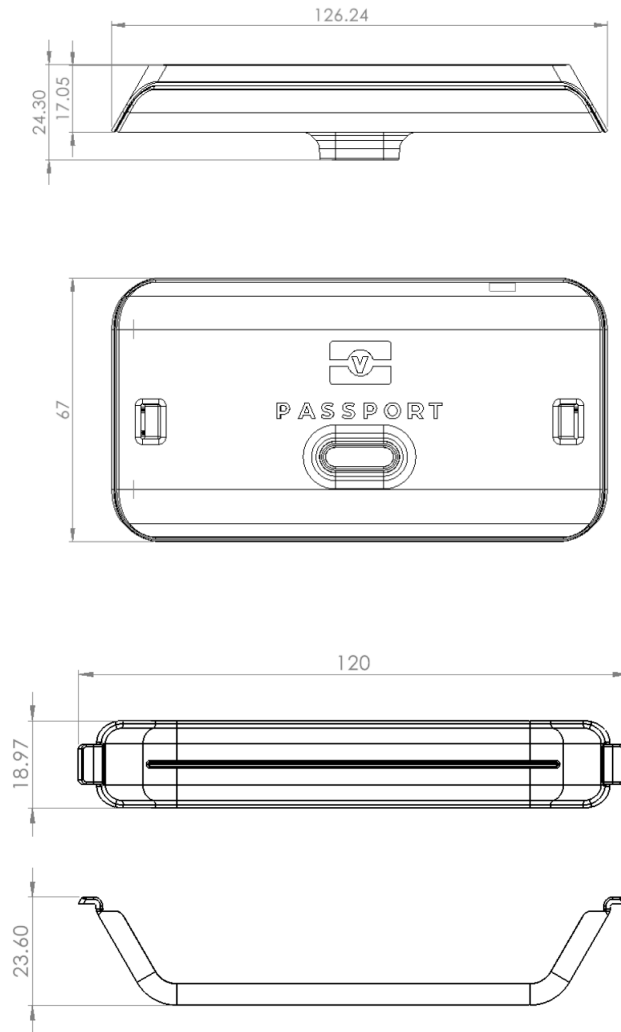

Checkpoint Desktop

Dimensions (mm)

Specification

Checkpoint Desktop – Suitable for internal use only	
Cable	1m Magnetic USB Cable
Plug	AC/DC Adapter 5V dc Output, 1A Output
Shell	ABS
Screen	3.97" Touch Display
Power source	5v USB socket

Checkpoint Wallmount

Dimensions (mm)

Specification

Checkpoint Wallmount - Suitable for external use (water resistant)	
Cable	5M 90 Degree L Shape Micro USB
Plug	AC/DC Adapter 5V dc Output, 1A Output
Shell	Rubber/ABS
Bracket	Aluminium/ABS
Screen	3.97" Touch Display with Anti-Glare Perspex
Power source	5V USB Socket (POE option available – see below)