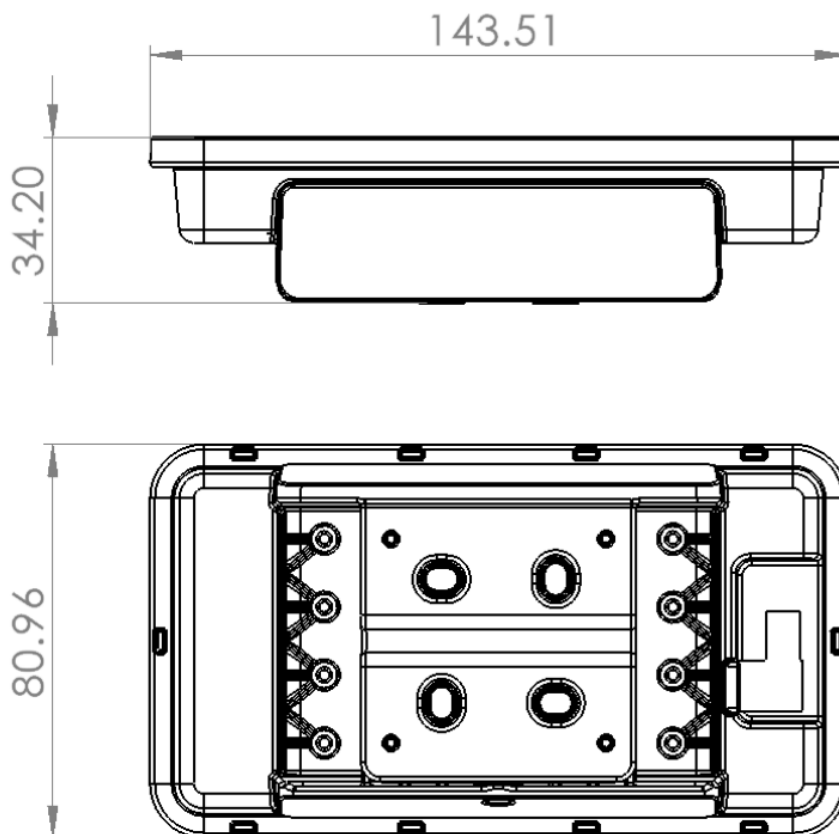

Checkpoint Desktop

Dimensions (mm)

Specification

Checkpoint Desktop – Suitable for internal use only	
Cable	1m Magnetic USB Cable
Plug	AC/DC Adapter 5V dc Output, 1A Output
Shell	ABS
Screen	3.97" Touch Display
Power source	5v USB socket

Checkpoint Wallmount

Dimensions (mm)

Specification

Checkpoint Wallmount - Suitable for external use (water resistant)	
Cable	5M 90 Degree L Shape Micro USB
Plug	AC/DC Adapter 5V dc Output, 1A Output
Shell	Rubber/ABS
Bracket	Aluminium/ABS
Screen	3.97" Touch Display with Anti-Glare Perspex
Power source	5V USB Socket (POE option available – see below)